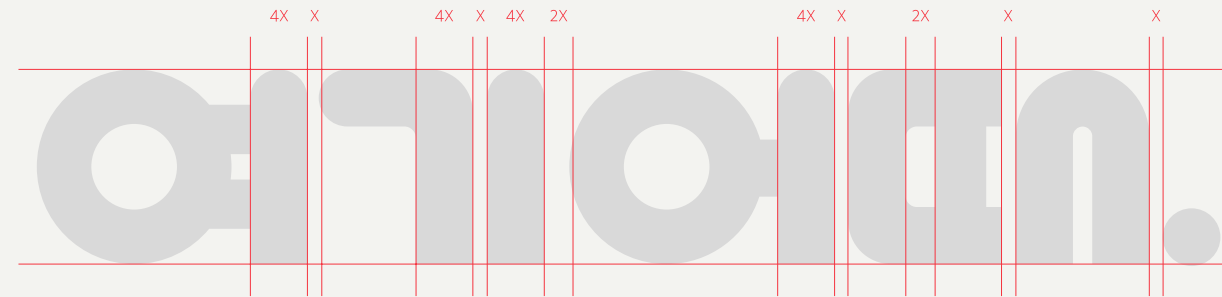

Digital 70px width Print 15mm width

APP ICONS

ANDROID

iOS

SLOGAN TYPE A

Minimum Size

Digital 70px width Print 15mm width

Signature.