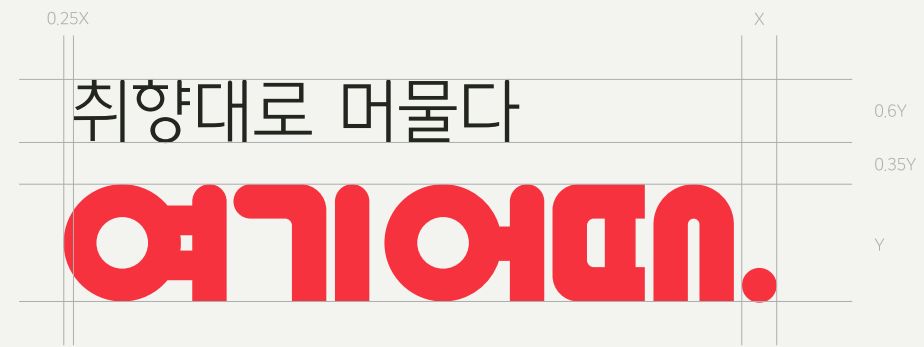

Digital 70px width Print 15mm width

APP ICONS

ANDROID

iOS

SLOGAN TYPE A

Minimum Size

Digital 70px width Print 15mm width

Signature.

SLOGAN TYPE B

Minimum Size

Digital 70px width Print 15mm width

BRAND COLORS

YOUNG.
PINK.

Color.

YOUNG RED
RGB 247,50,63 #f7323f
CMYK 0/89/66/0
PANTONE RED 032 C

WHITE
RGB 255,255,255 #FFFFFF
CMYK 0/0/0/0